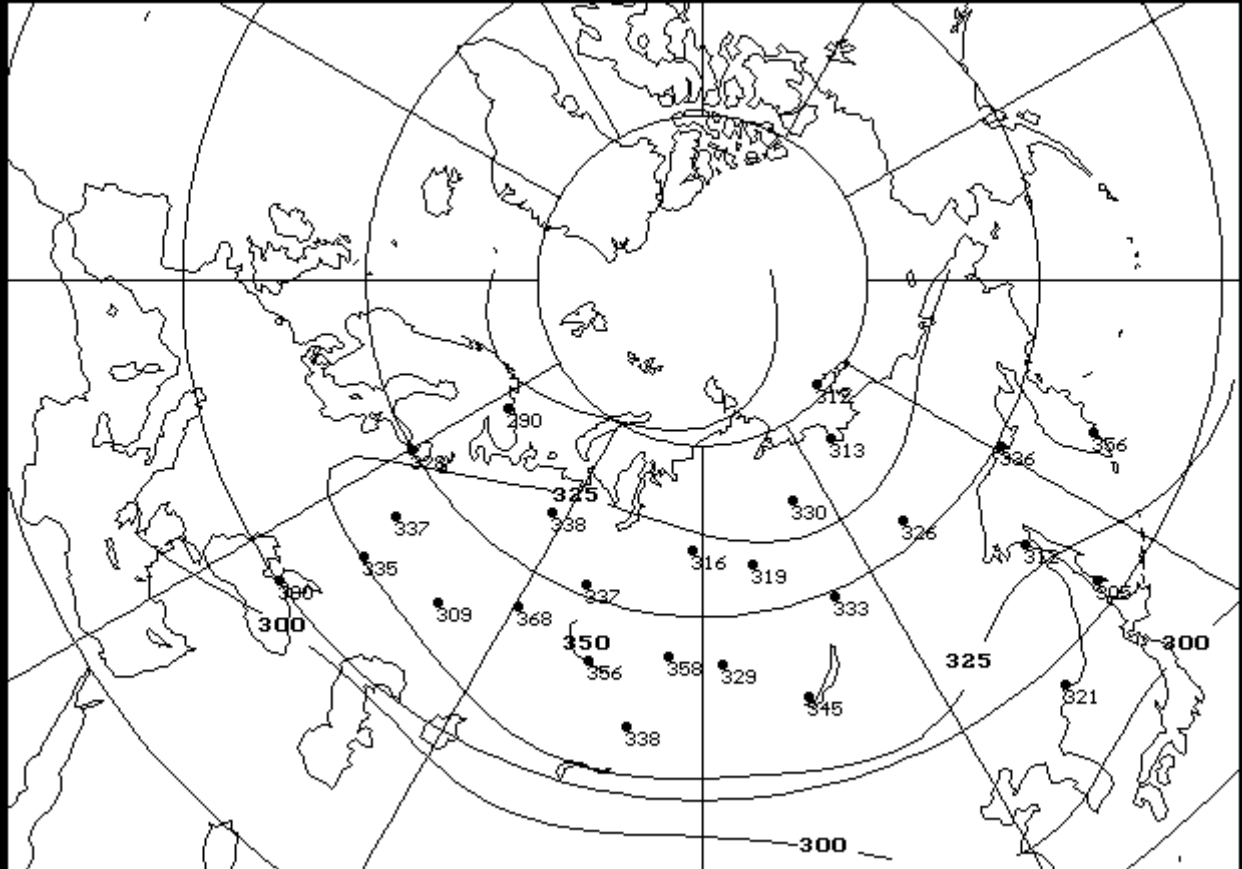

Total ozone (D.U.) for August 1, 2024 - August 31, 2024.

<Esc> - Exit, <F10> - Print the chart.

Deviations (%) for August 1, 2024 - August 31, 2024.

<Esc> - Exit, <F10> - Print the chart.