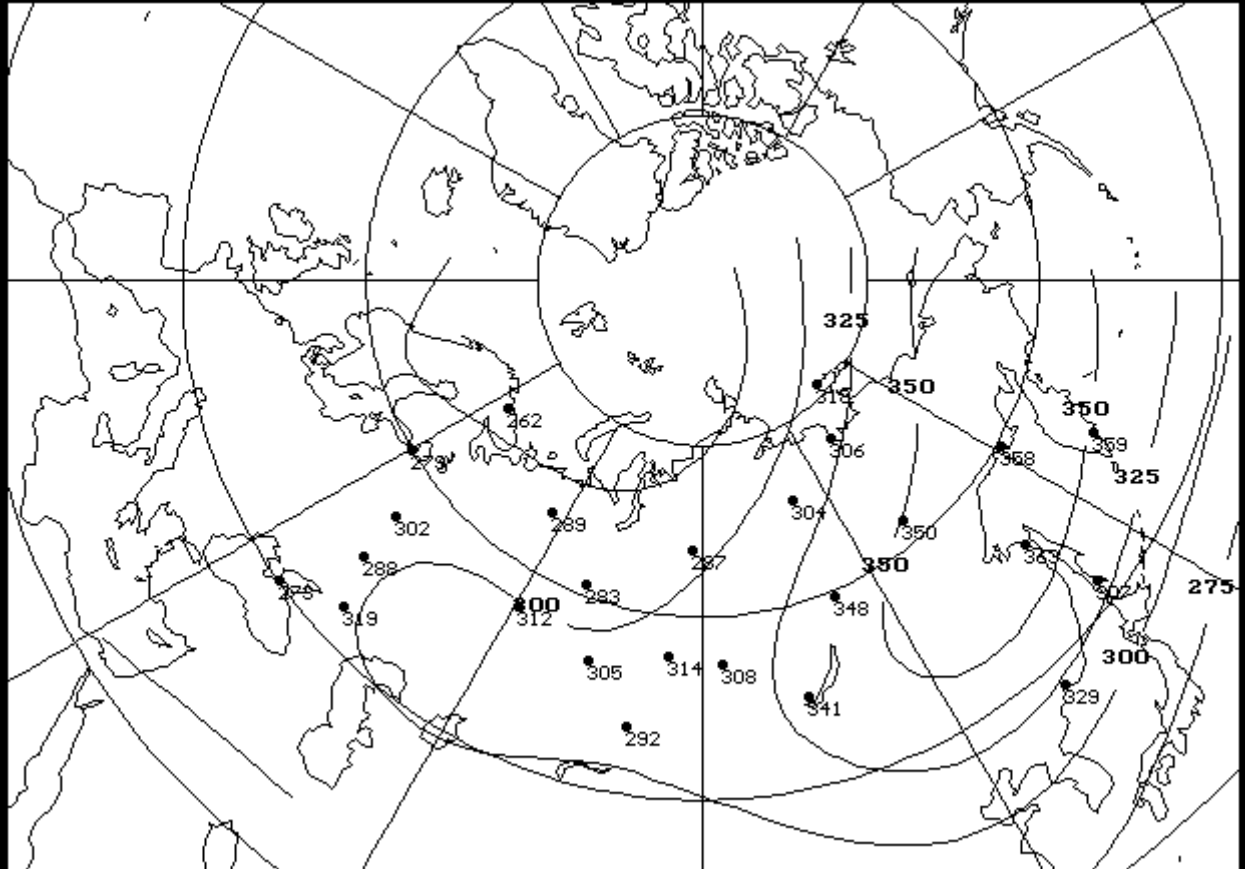

Total ozone (D.U.) for October 1, 2024 - October 31, 2024.

<Esc> - Exit, <F10> - Print the chart.

Deviations (%) for October 1, 2024 - October 31, 2024.

<Esc> - Exit, <F10> - Print the chart.