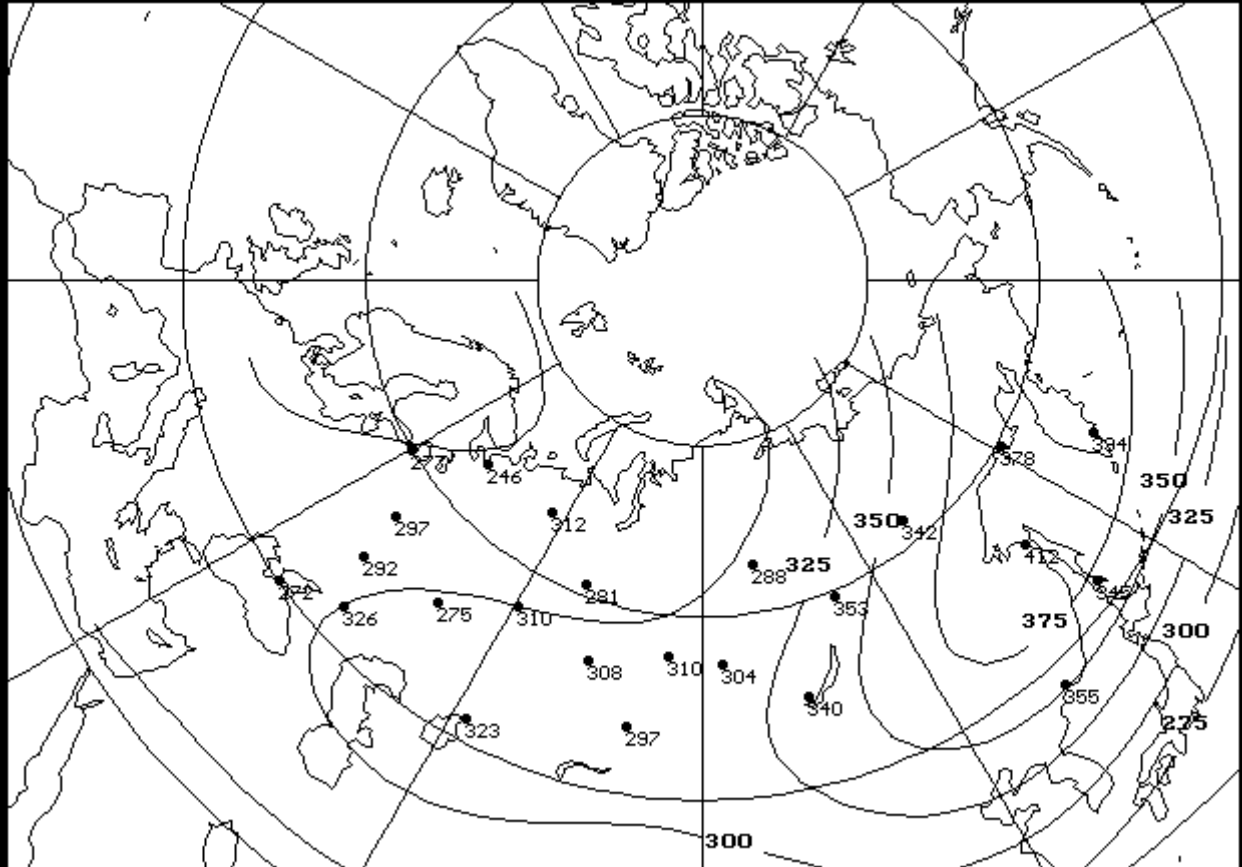

Total ozone (D.U.) for November 1, 2024 – November 30, 2024.

<Esc> - Exit, <F10> - Print the chart.

Deviations (%) for November 1, 2024 – November 30, 2024.

<Esc> - Exit, <F10> - Print the chart.