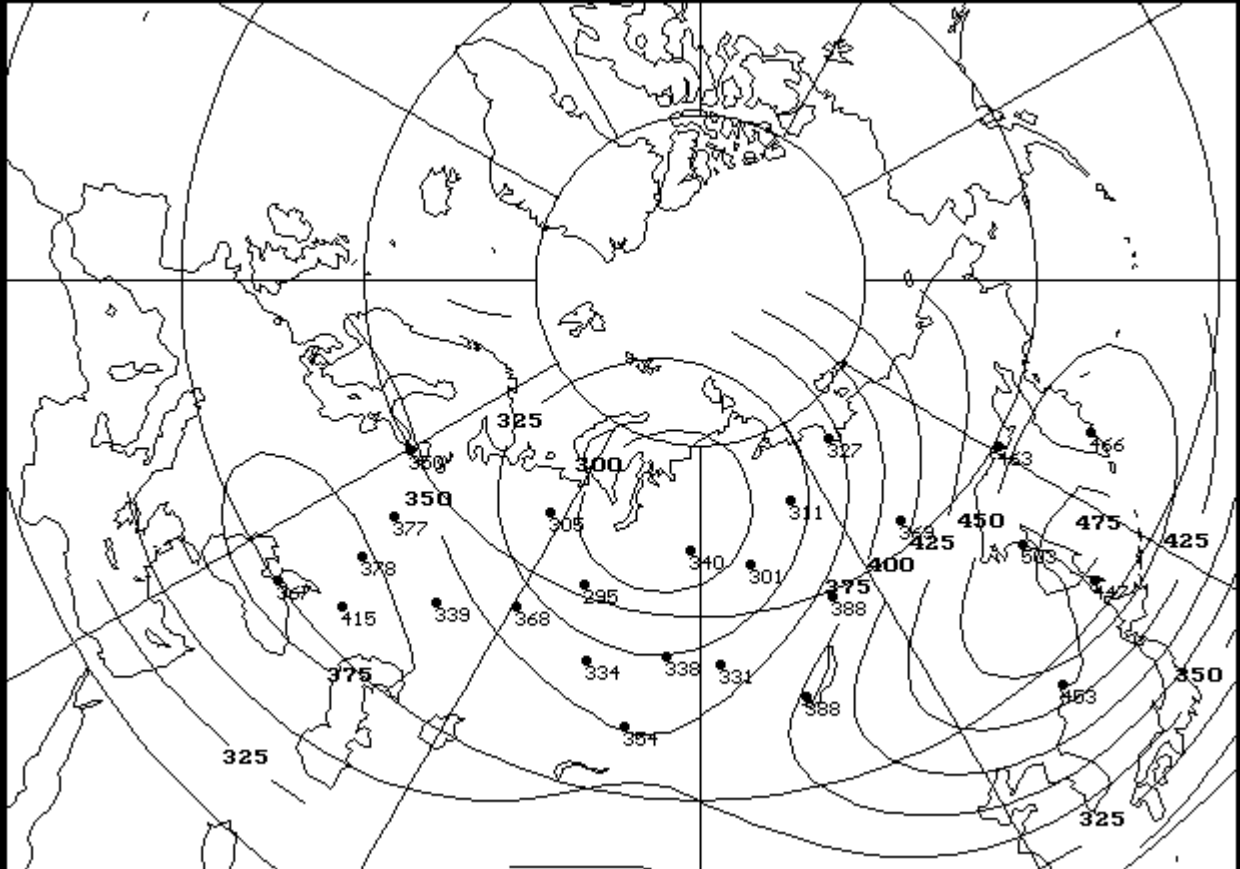

Total ozone (D.U.) for February 1, 2025 – February 28, 2025.

<Esc> - Exit, <F10> - Print the chart.

Deviations (%) for February 1, 2025 – February 28, 2025.

<Esc> - Exit, <F10> - Print the chart.